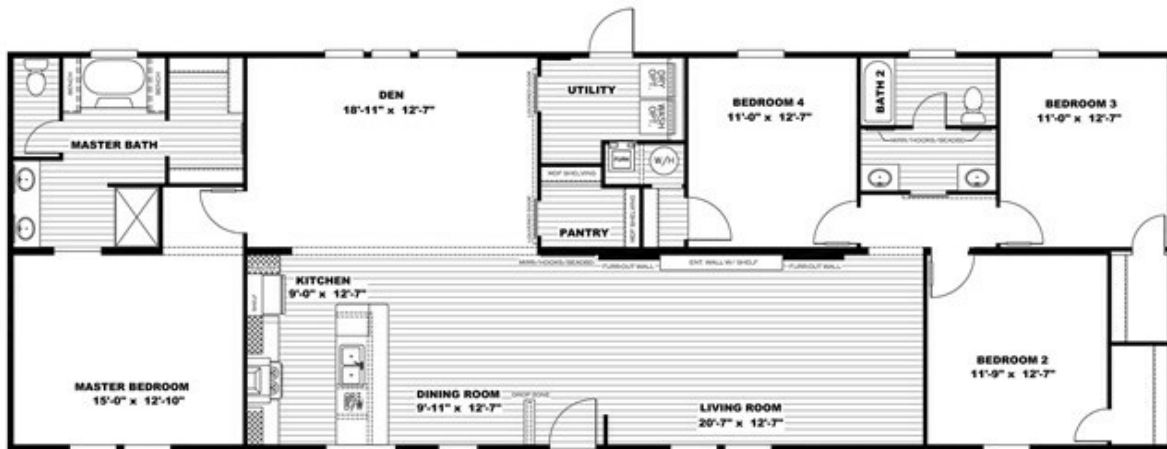

#8 Breeze II-NOW ON CLEARANCE!

#8 Breeze II-NOW ON CLEARANCE! Model number: 34SSP28764AH18

4 beds • 2 baths • 2128 sq.ft. • 28' width • 76' depth

Our home building facilities invest in continuous product and process improvements. Plans, dimensions, features, materials, specifications and availability are subject to change without notice or obligation. Renderings and floor plans are representative likenesses of our homes and may differ from the actual homes. We invite you to tour a Home Center near you and inspect the highest value in quality housing available or call (540) 562-1521 to speak with a Home Consultant. Copyright 2017, CMH. All rights reserved.