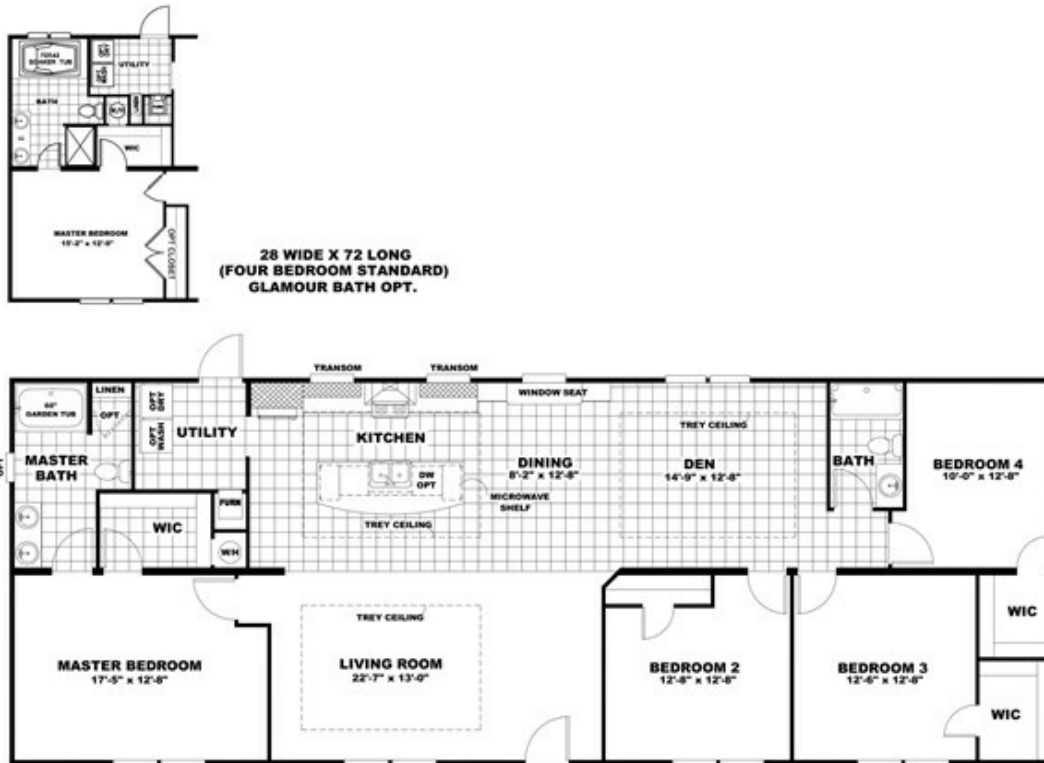

## #3 Sweet Caroline-MANAGER'S SPECIAL!

# #3 Sweet Caroline-MANAGER'S SPECIAL!

Model number: 58SCS28724AH18

4 beds • 2 baths • 2016 sq.ft. • 28' width • 72' depth

Our home building facilities invest in continuous product and process improvements. Plans, dimensions, features, materials, specifications and availability are subject to change without notice or obligation. Renderings and floor plans are representative likenesses of our homes and may differ from the actual homes. We invite you to tour a Home Center near you and inspect the highest value in quality housing available or call (540) 562-1521 to speak with a Home Consultant. Copyright 2017, CMH. All rights reserved.