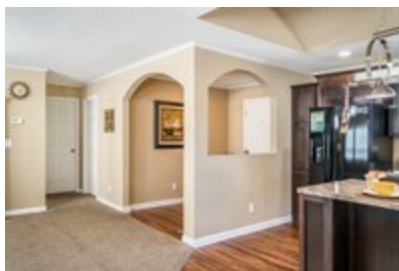

J2973 MOD-Land home package!

J2973 MOD-Land home package!

Model number: 58JAT25643AM18

3 beds • 2 baths • 1600 sq.ft. • 25' width • 64' depth

Our home building facilities invest in continuous product and process improvements. Plans, dimensions, features, materials, specifications and availability are subject to change without notice or obligation. Renderings and floor plans are representative likenesses of our homes and may differ from the actual homes. We invite you to tour a Home Center near you and inspect the highest value in quality housing available or call (540) 562-1521 to speak with a Home Consultant. Copyright 2017, CMH. All rights reserved.