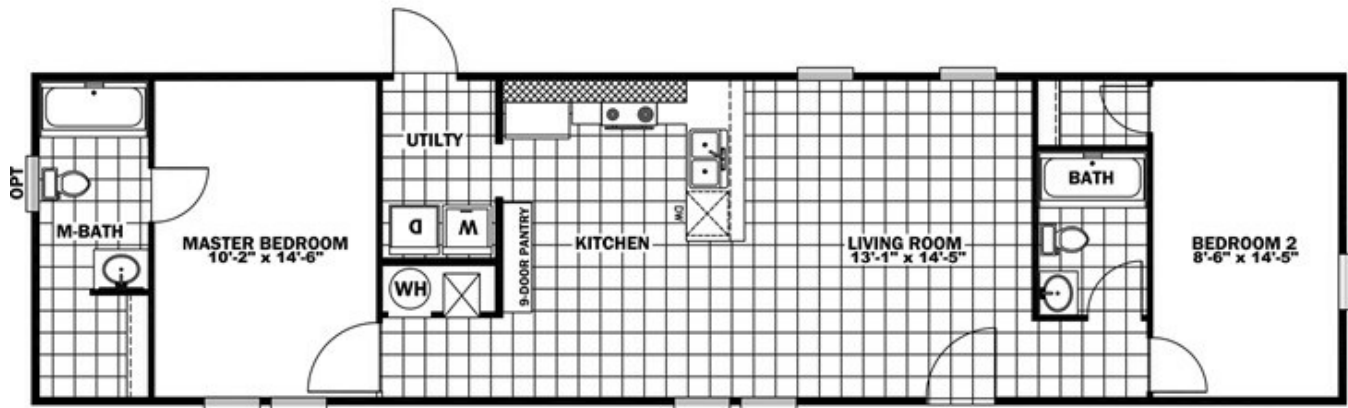

#2 Eclipse-MONTHLY SPECIAL!

#2 Eclipse-MONTHLY SPECIAL!

Model number: 46ECL16602AH

2 beds • 2 baths • 960 sq.ft. • 16' width • 60' depth

Our home building facilities invest in continuous product and process improvements. Plans, dimensions, features, materials, specifications and availability are subject to change without notice or obligation. Renderings and floor plans are representative likenesses of our homes and may differ from the actual homes. We invite you to tour a Home Center near you and inspect the highest value in quality housing available or call (540) 562-1521 to speak with a Home Consultant. Copyright 2017, CMH. All rights reserved.